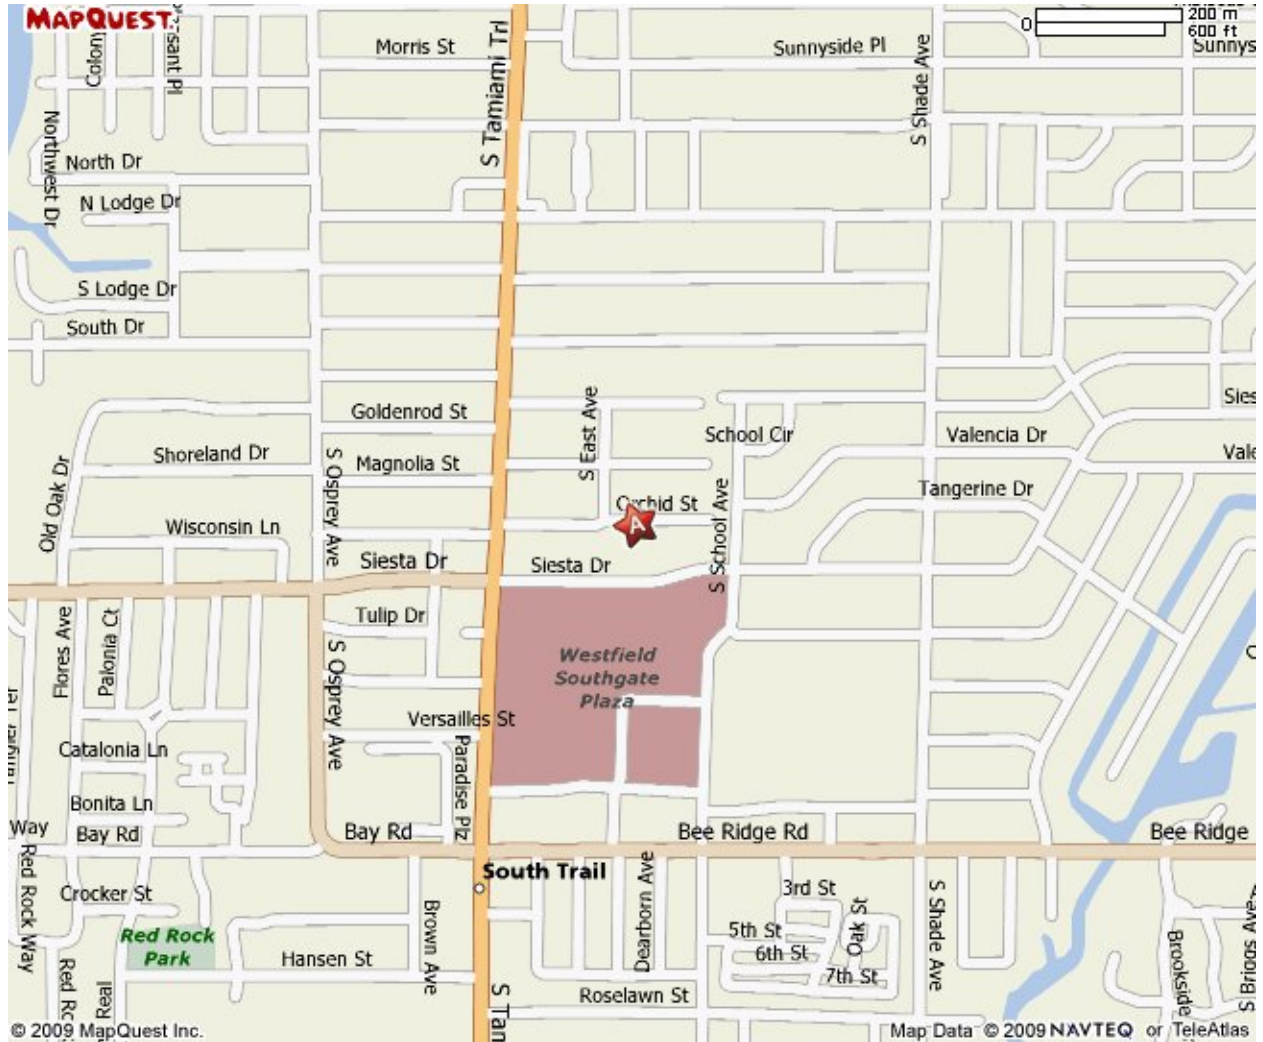

Heather Fortner Studio

2129 Orchid St.
Sarasota, FL 34239

From the South
North on 41
Right onto Orchid St.
Located on the Left

From the North
South on 41
Left onto Orchid St.
Located on the Left

I-75
Bee Ridge Exit
West on Bee Ridge to 41
North on 41
Right onto Orchid St.
Located on the Left