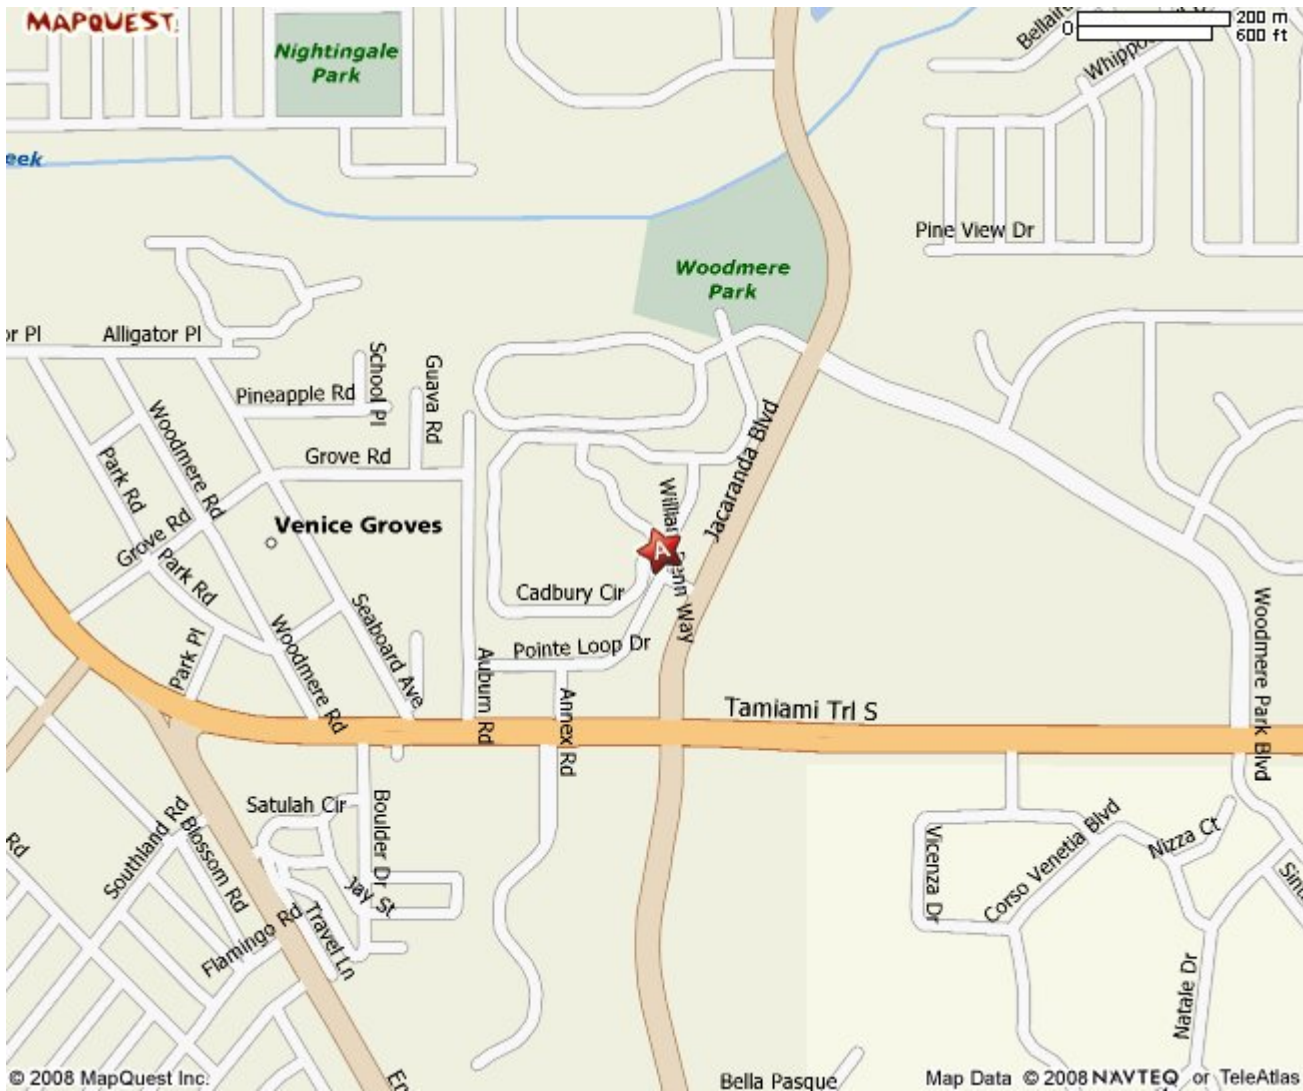

JACARANDA TRACE  
3600 William Penn Way  
Venice, FL 34293

From 41

Turn onto Jacaranda Blvd.  
Make a left onto Point Plaza Blvd.  
Right onto Point Loop Drive.  
Left onto William Penn Way

I-75

Exit Jacaranda Blvd. Turn right onto  
Tamiami Trail (US 41North) Make a  
Slight right onto Pointe Plaza Blvd.  
Lift onto William Penn Way