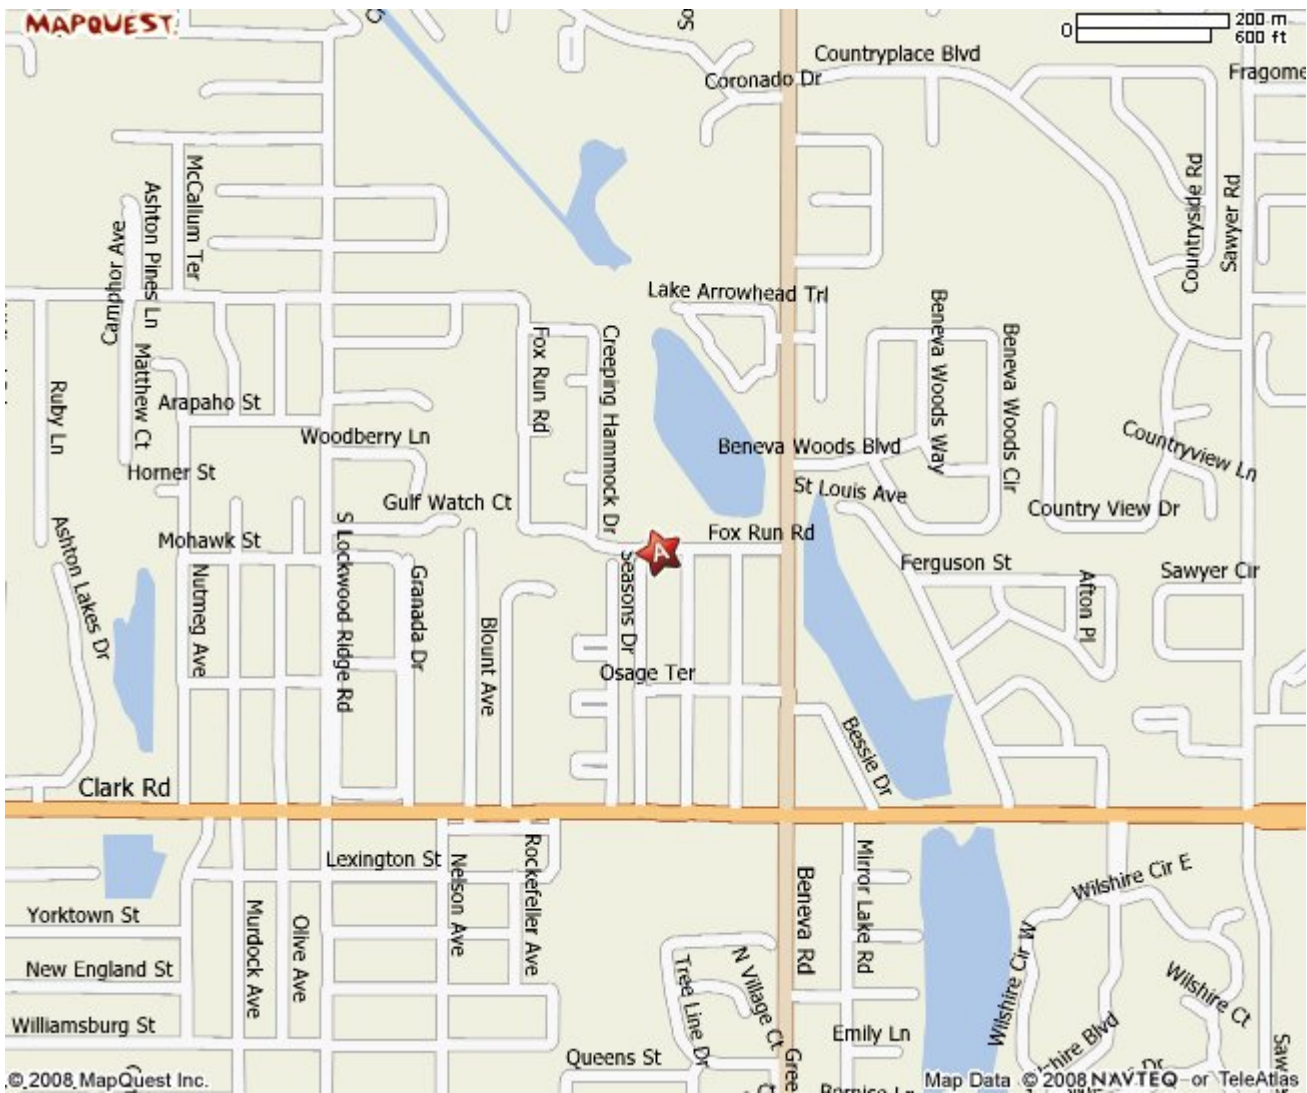

LAKEHOUSE WEST  
3435 Fox Run Road  
Sarasota, FL 34231

The entrance to the Lakehouse parking lot is off of Fox Run Road. Fox Run is on the west side of Beneva Road and is north of Clark Road.