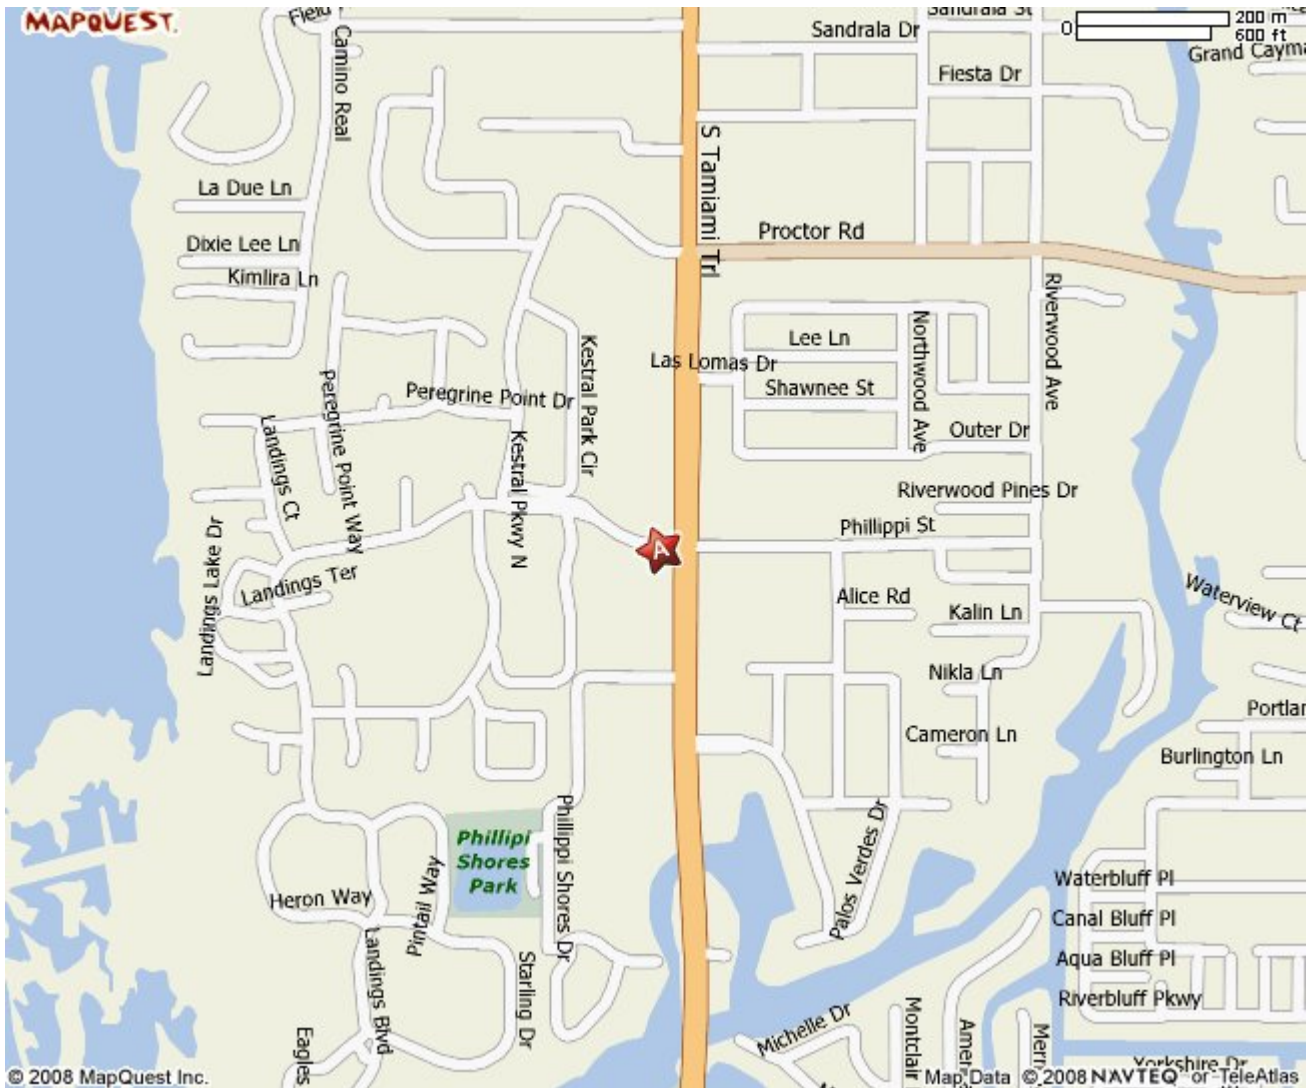

LANDINGS
1960 Landings Blvd.
Sarasota, FL 34231

I-75

Exit 207 (Bee Ridge Road)
West on Bee Ridge Road to
41, South on 41 to 1960
Just south of Procter Road