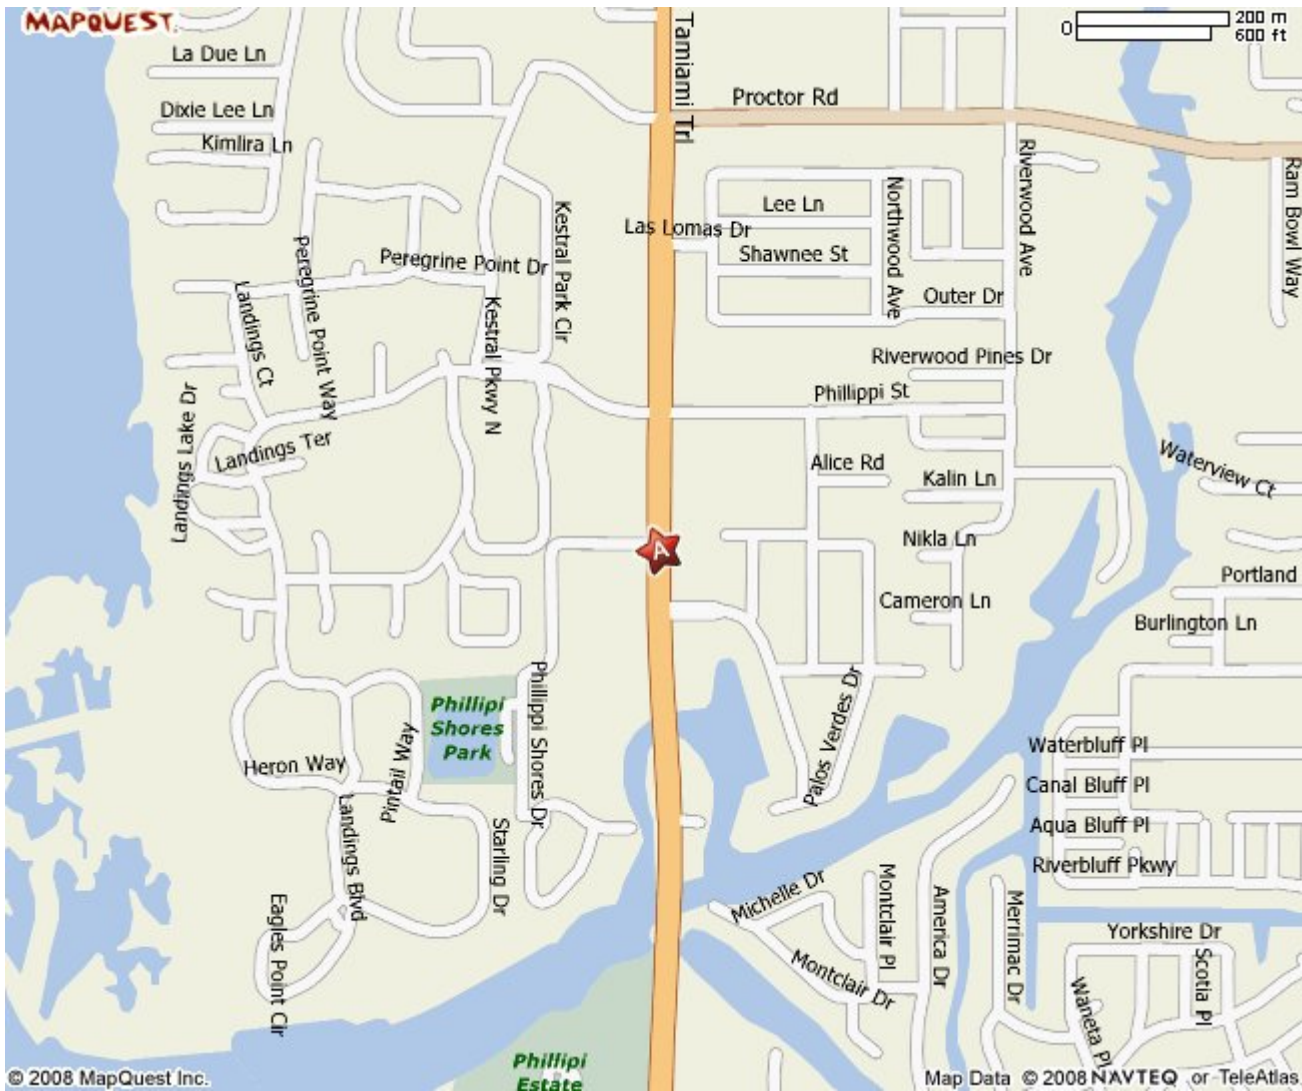

PHILLIPI PARK
S. Tamiami Trl & Phillippi Shores Dr
Sarasota, FL 34231

From the South

North on 41 to
Left onto Phillippi Shores Dr.

From the North

South on 41 to
Right onto Phillippi Shores Dr

I-75

Bee Ridge Road Exit
West onto Bee Ridge
Left onto 41
Right onto Phillippi Shores Dr