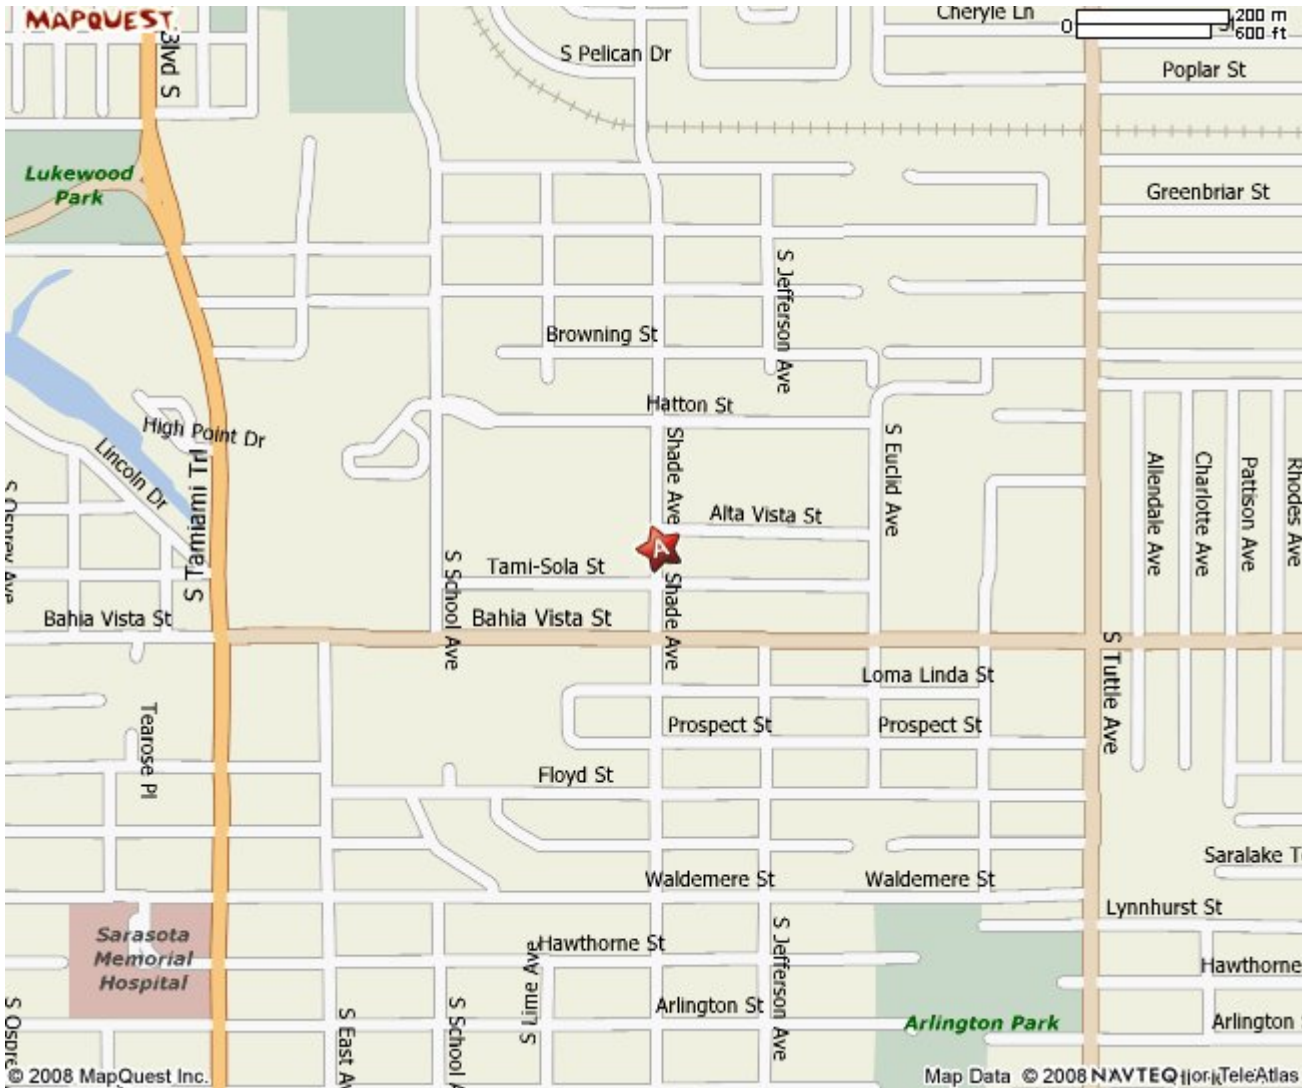

PHOENIX
 1085 S. Shade Ave
 Sarasota, FL 34237

From the South

North on 41 to
 Right onto Bahia Vista
 Left onto Shade Ave
 Located on the Right

From the North

South on 41 to
 Left onto Bahia Vista
 Left onto Shade Ave
 Located on the Right

I-75

Fruitville Exit
 West onto Fruitville
 Left onto Shade Ave
 Located on the Left