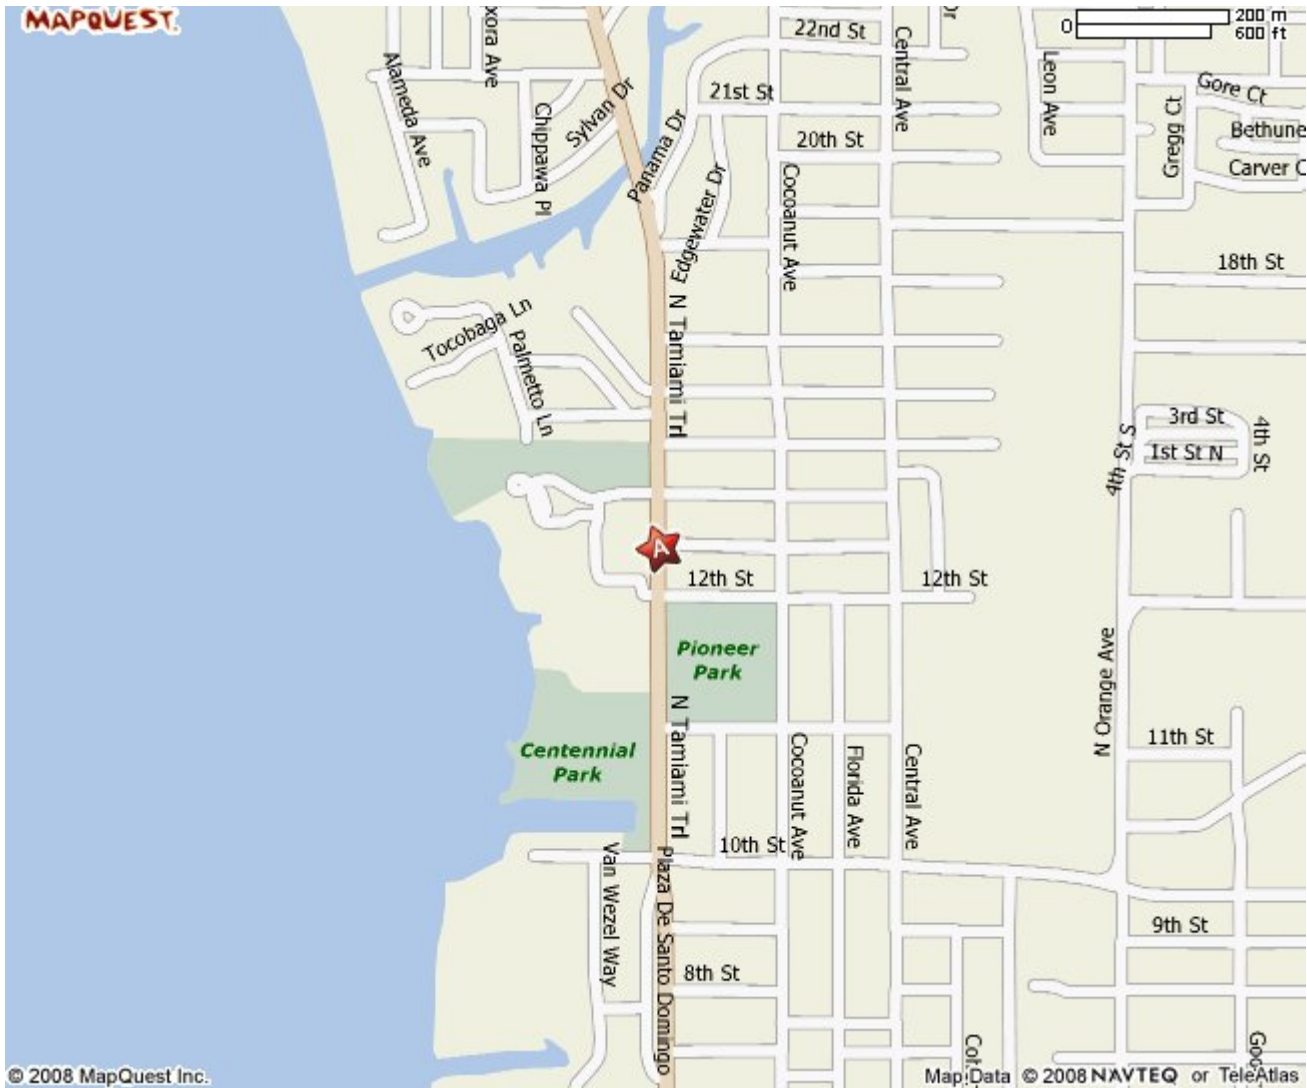

SARASOTA BAY CLUB  
 1301 N. Tamiami Trail  
 Sarasota, FL 34236

From the South

From the North

I-75

North on 41 to  
 Address

South on 41 to  
 Address

Fruitville Exit  
 West on Fruitville to  
 Right onto 41 to  
 Address