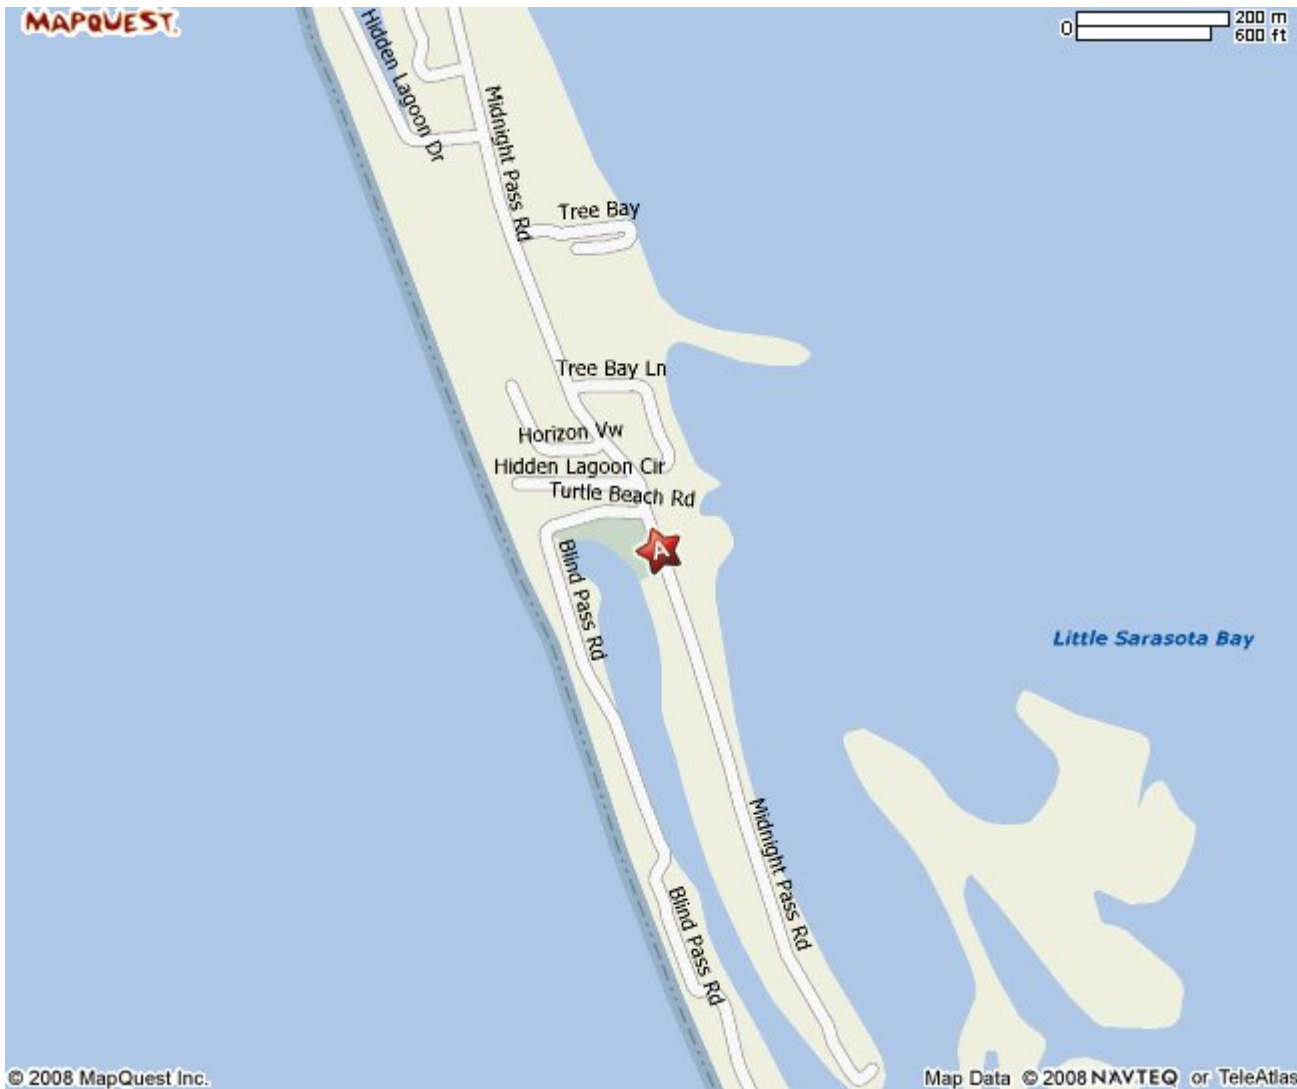

TURTLE BEACH LAGOON
8918 Midnight Pass Rd
Sarasota, FL 34242

41 to

West onto Stickney Point Road
Cross over bridge to
South onto Midnight Pass Road to
West onto Turtle Beach Road to
South onto Blind Pass Road to
Boat Launch