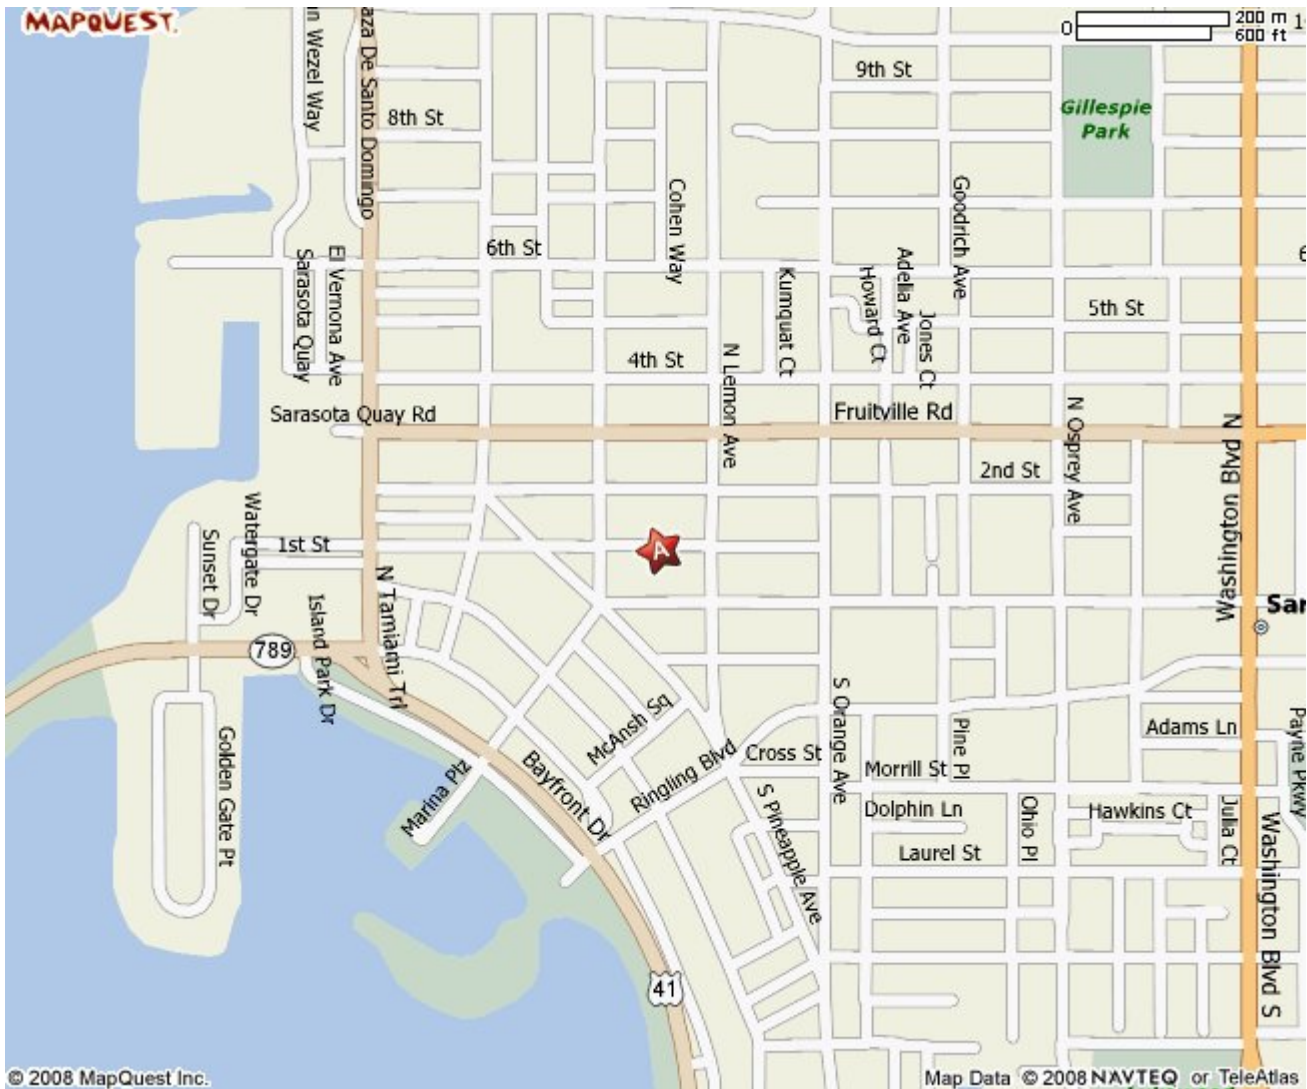

WHOLE FOODS MARKET  
1451 1<sup>st</sup> Street  
Sarasota, FL 34236

Whole Foods Market is located in the heart of downtown Sarasota. From I-75, Take the Fruitville Road exit and head West for 5 miles. Turn left on Lemon Avenue, Whole Foods Market is located between First and Second Streets. There is free parking adjacent to the store in the parking garage.

Class is located at the Lifestyle Center which can't be accessed from the store. Entrance is on First Street.