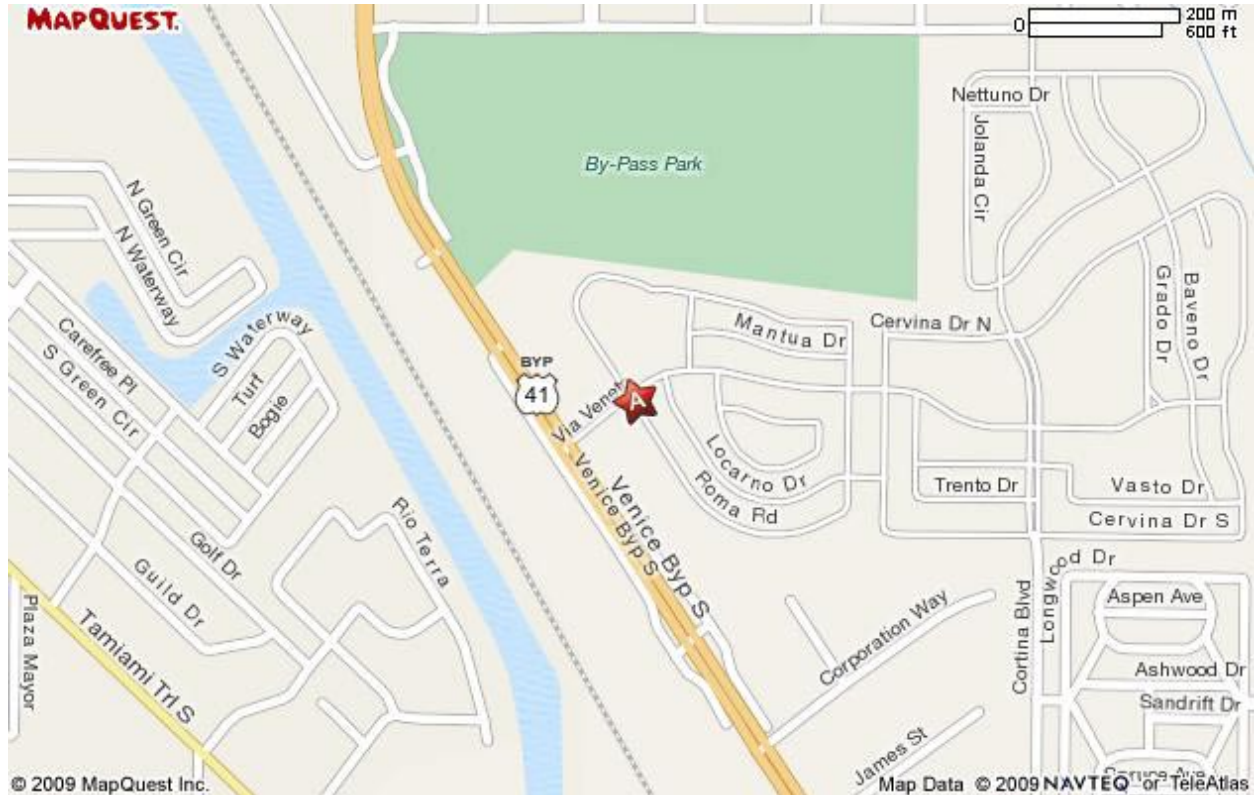

Venice Isle Estates Mobile Park
603 Roma Rd

Venice, FL 34285

South on 41 and turn slightly left onto US 41 Bypass S/Venice, turn left onto Via Veneto by
The sign Venice Isle Estates.